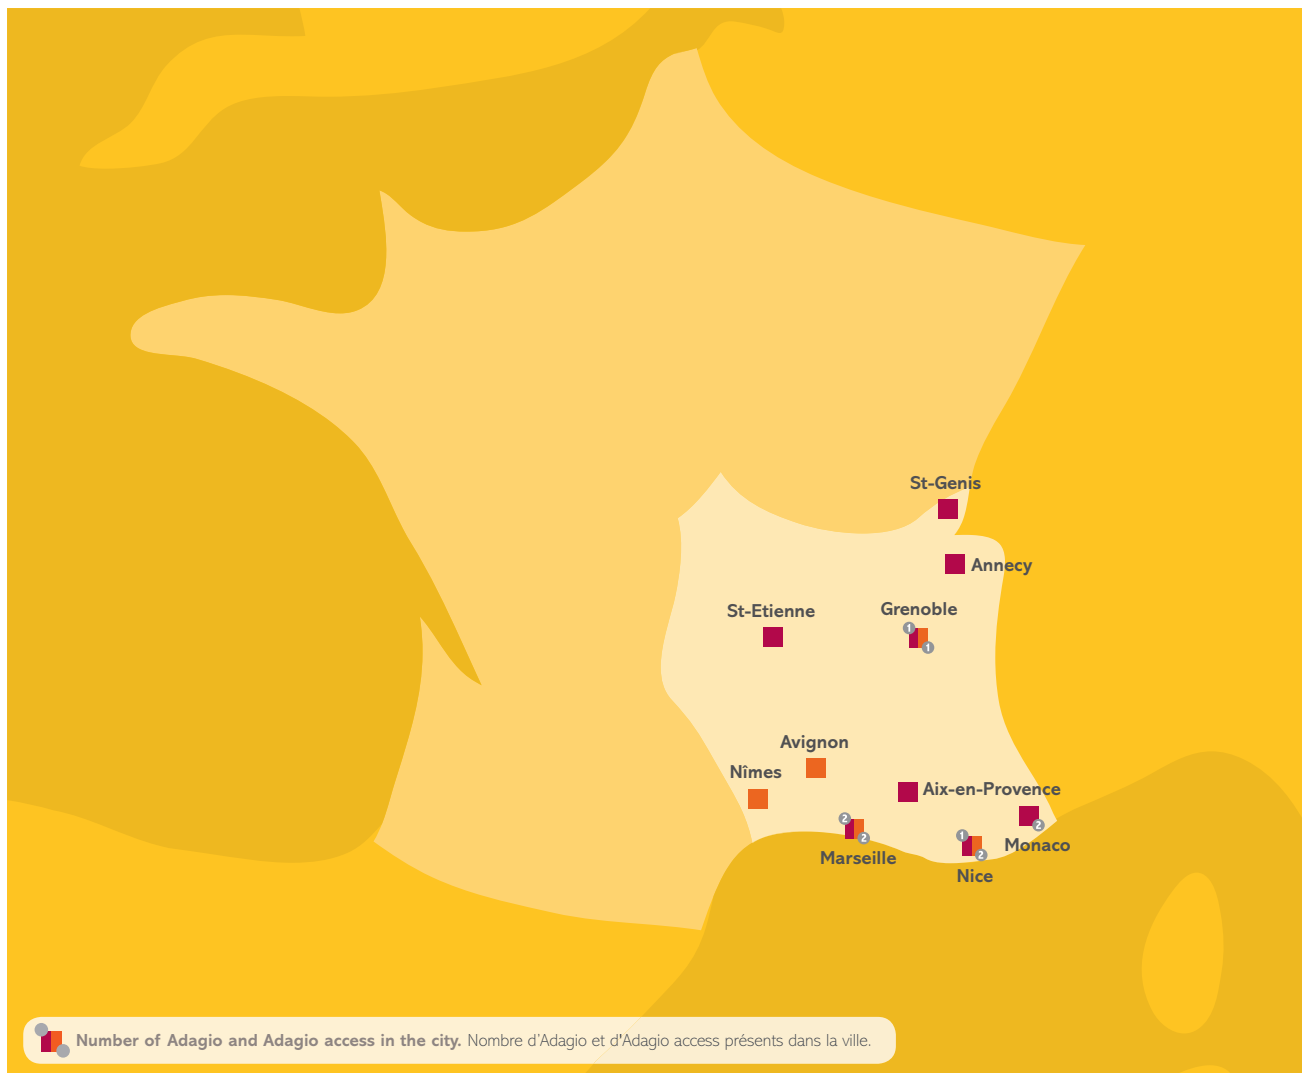

Fax: +33 (0)5 34 50 96 01

✉ : H8399@adagio-city.com

90
apartments / appartements

La Patte
d'Oie
5 min

Toulouse
Matabiau
3 km

Toulouse
Blagnac
6 km

FRANCE SOUTH-EAST / FRANCE SUD-EST

FRANCE SOUTH-EAST / FRANCE SUD-EST

SOUTH-EAST / SUD-EST

78 / Aix-en-Provence

78 / Avignon

79 / Annecy

80 / Genève Saint-Genis Pouilly

80 / Grenoble

82 / Marseille

84 / Monaco