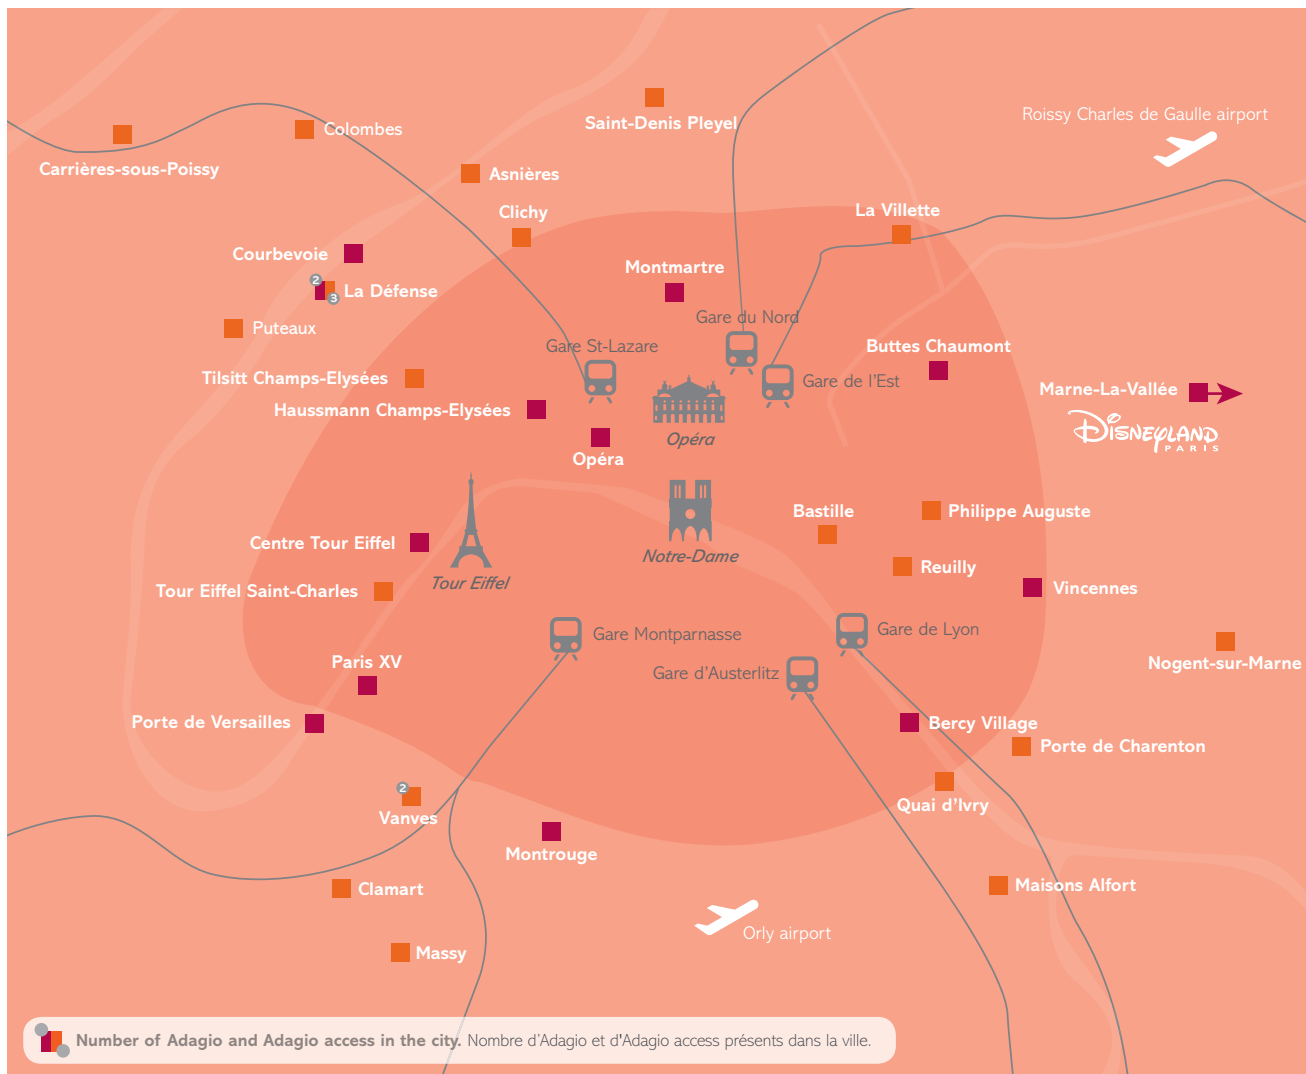

✉ : H9537-re@accor.com

80
apartments / appartements

Doha
international
19 km

➔ Book on / Réservez sur adagio-city.com

FRANCE - PARIS ILE-DE-FRANCE / FRANCE - PARIS ILE-DE-FRANCE

FRANCE - PARIS ILE-DE-FRANCE / FRANCE - PARIS ILE-DE-FRANCE

A composite image featuring a Paris skyline with the Eiffel Tower on the left and the Arc de Triomphe on the right. A large red rectangular box is overlaid in the center, containing text. A small vertical bar with colored squares is at the top right.