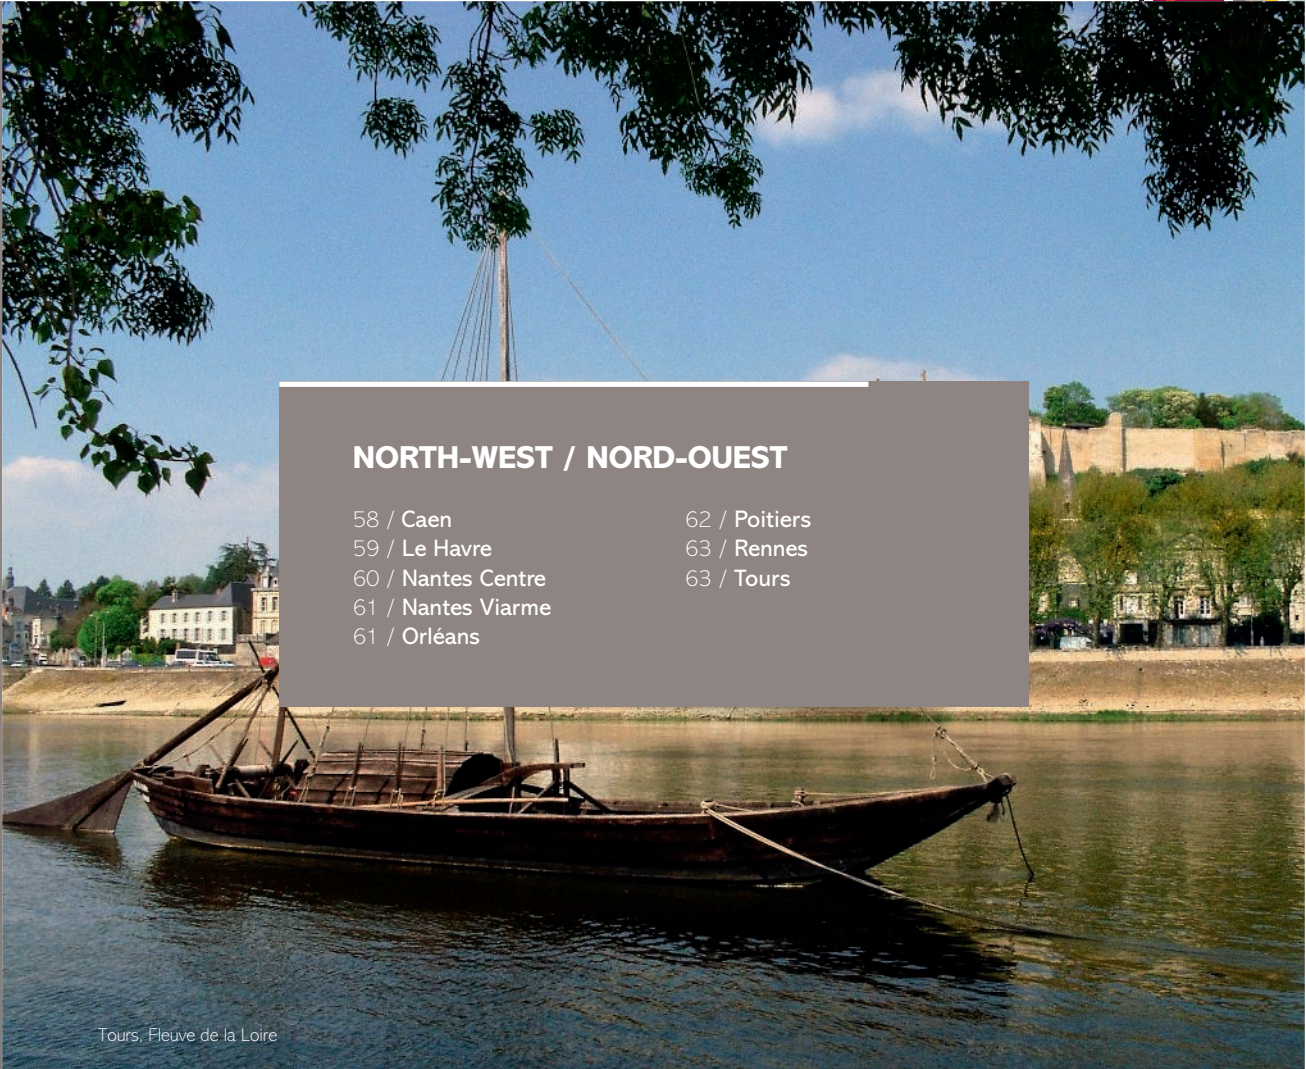

Val d'Europe - Serris - Montévrain	TGV / Thalys / Eurostar Marne-La-Vallée 3 km	Orly 35 km

FRANCE NORTH-WEST / FRANCE NORD-OUEST

FRANCE NORTH-WEST / FRANCE NORD-OUEST

NORTH-WEST / NORD-OUEST

58 / Caen

59 / Le Havre