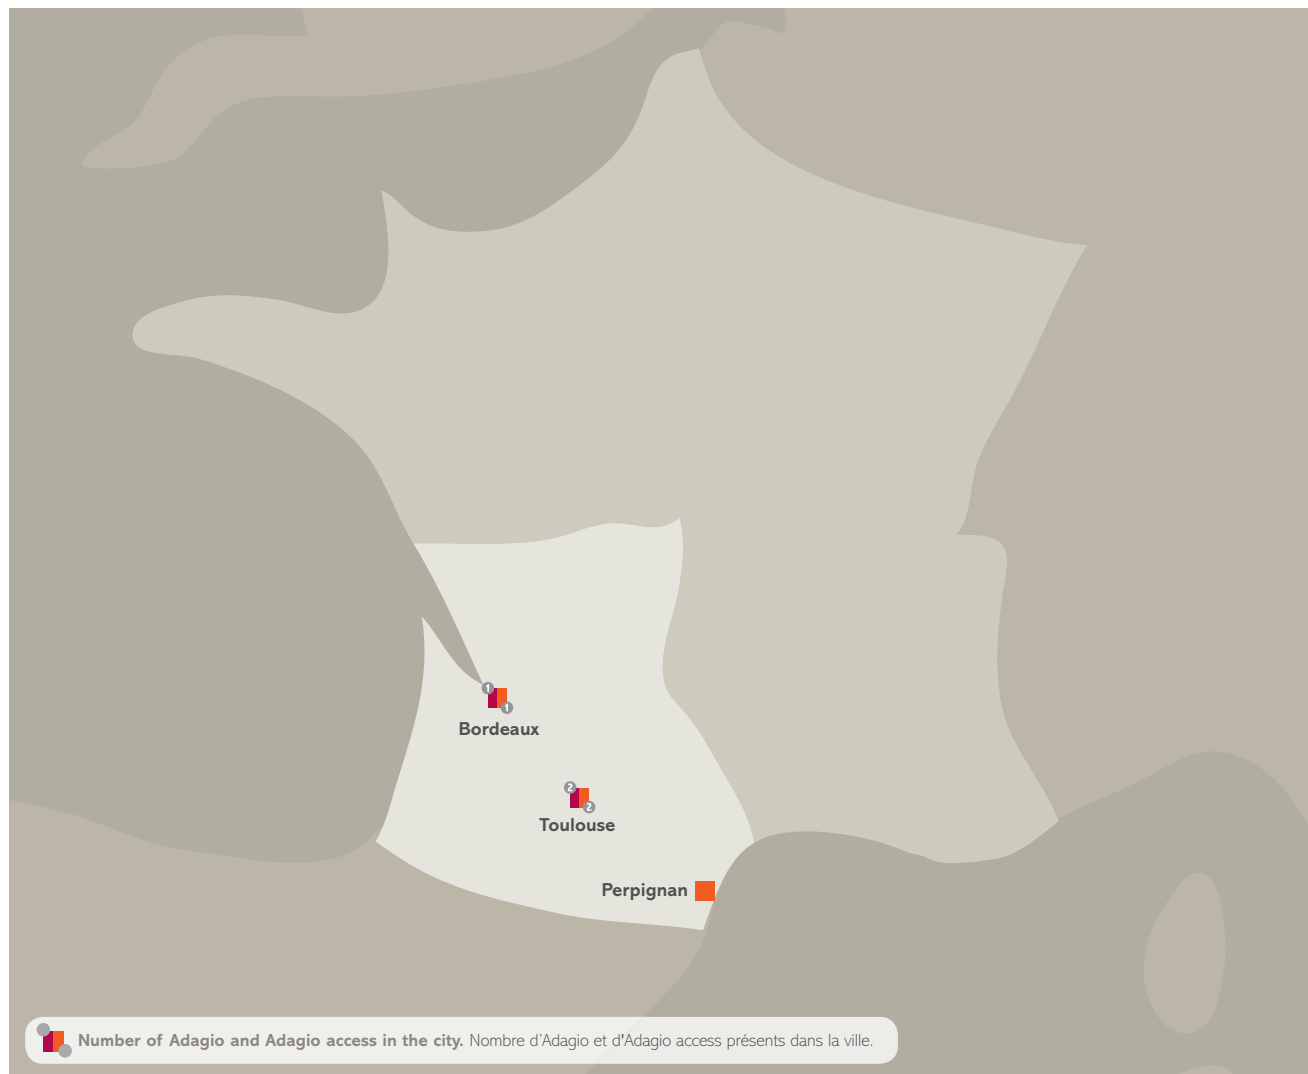

Musée
d'Art Moderne

Strasbourg
Entzheim
10 min

Strasbourg
Entzheim
International
15 km

FRANCE SOUTH-WEST / FRANCE SUD-OUEST

FRANCE SOUTH-WEST / FRANCE SUD-OUEST

SOUTH-WEST / SUD-OUEST

- 72 / Bordeaux
- 73 / Perpignan
- 73 / Toulouse