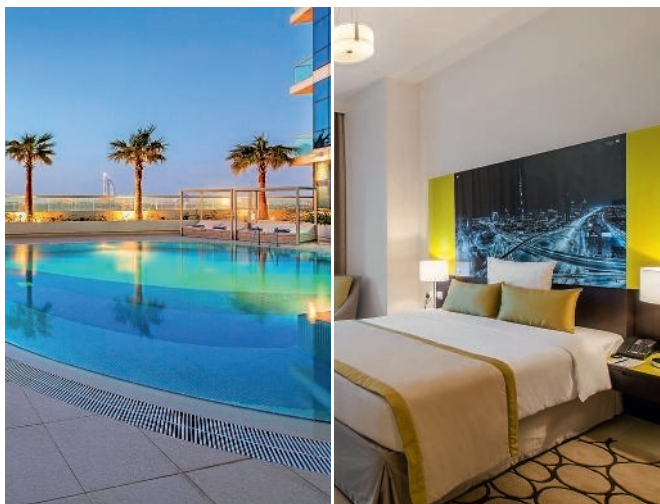

ADAGIO PREMIUM DUBAI AL BARSHA UAE / EAU

★★★★★

opening

Off Sharaf DG Metro Station, Sheikh Zayed
Road, PO Box 450011

DUBAI

UNITED ARAB EMIRATES

Tel: +971 4 304 998 8

Fax: +971 4 304 997 7

✉ : H9221@accor.com

198
apartments / appartements

Dubai
32 km